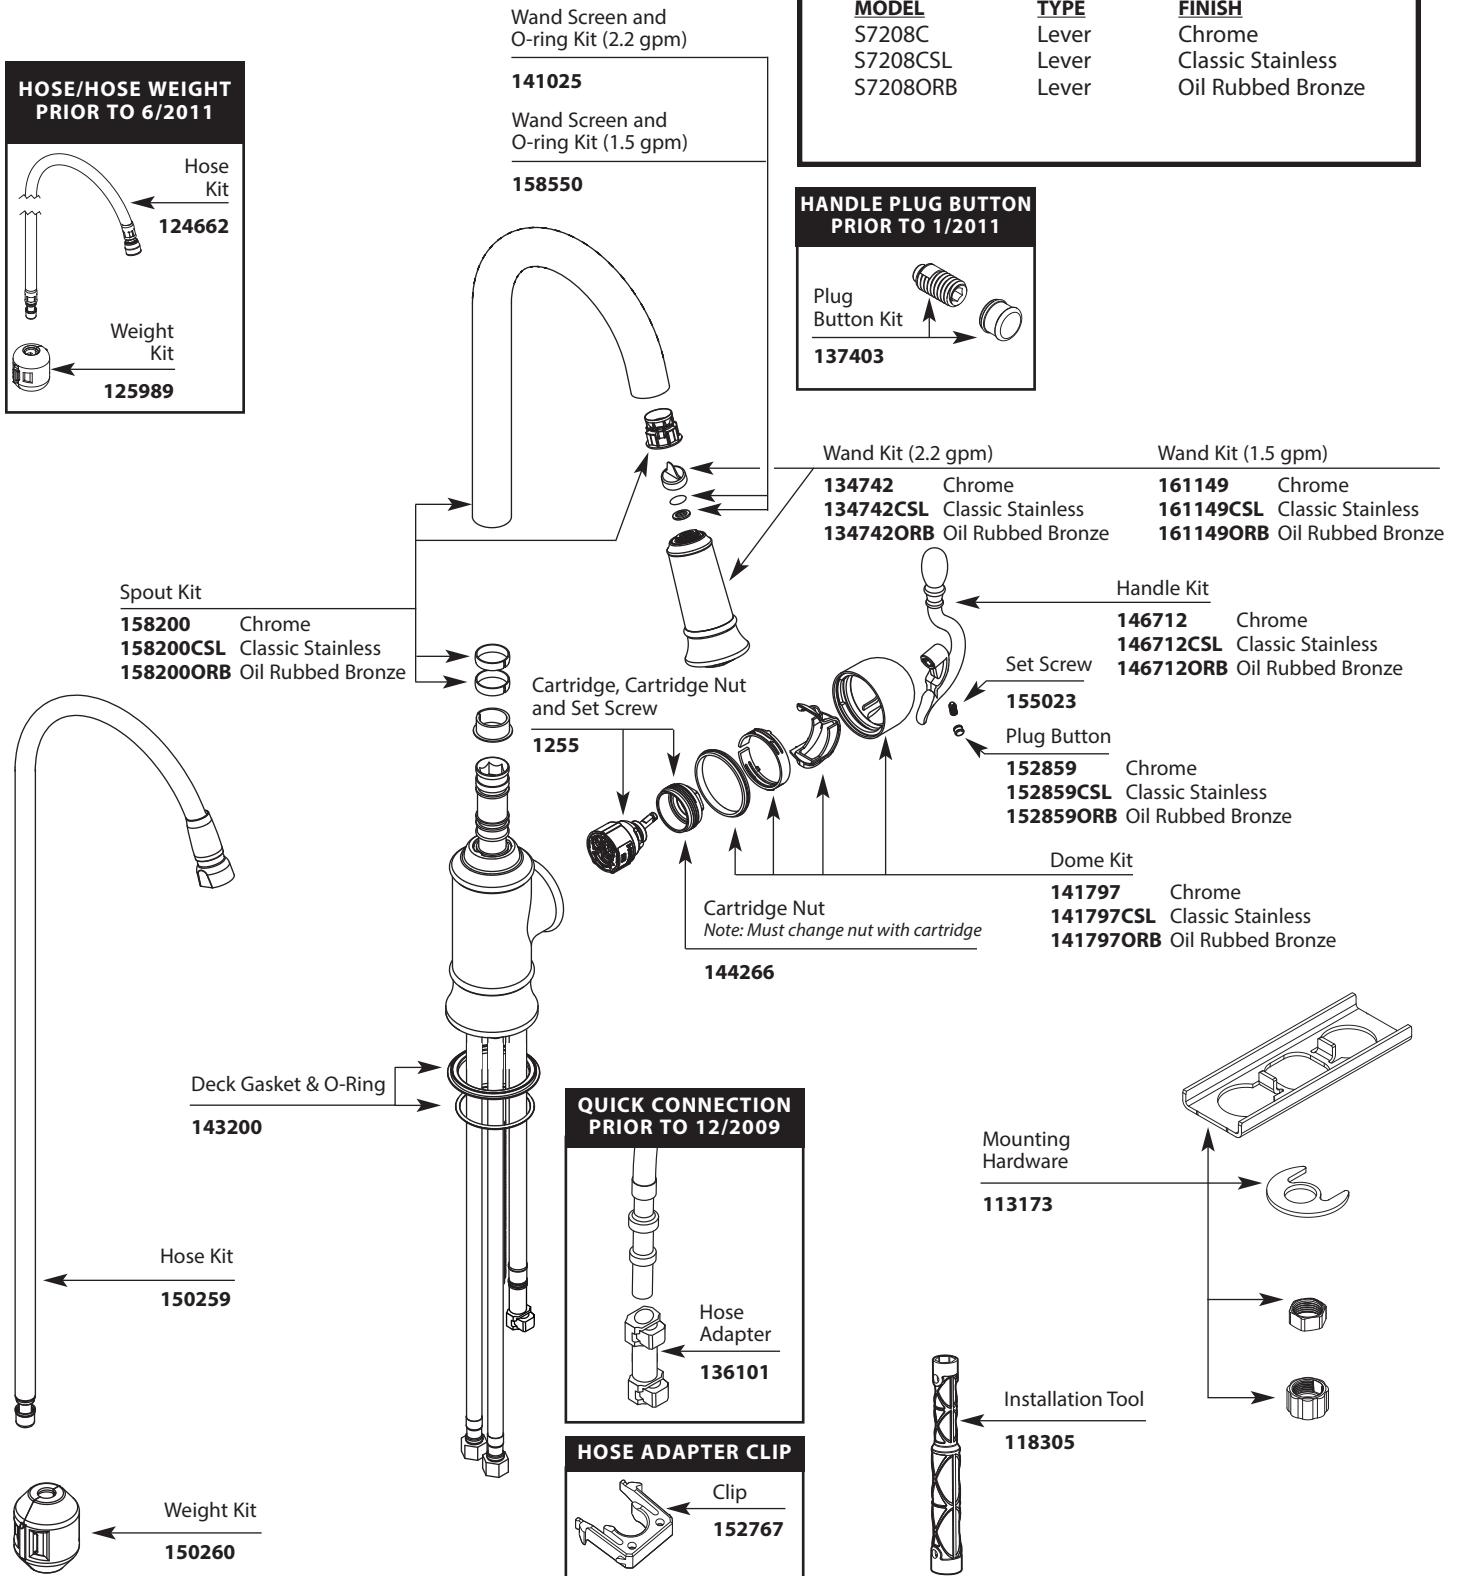

Handle Kit
146712 Chrome
146712CSL Classic Stainless
146712ORB Oil Rubbed Bronze

Set Screw
155023

Plug Button
152859 Chrome
152859CSL Classic Stainless
152859ORB Oil Rubbed Bronze

Cartridge Nut
Note: Must change nut with cartridge
144266

Dome Kit
141797 Chrome
141797CSL Classic Stainless
141797ORB Oil Rubbed Bronze

Deck Gasket & O-Ring
143200

Mounting Hardware
113173

Installation Tool
118305

Weight Kit
150260

Buy it for looks. Buy it for life.®

Illustrated Parts

Order by Part Number

WOODMERE™
Single-Handle Pullout Kitchen Faucet

MODEL	TYPE	FINISH
S7208C	Lever	Chrome
S7208CSL	Lever	Classic Stainless
S7208ORB	Lever	Oil Rubbed Bronze

HOSE/HOSE WEIGHT PRIOR TO 6/2011

Hose Kit
124662

Weight Kit
125989

HANDLE PLUG BUTTON PRIOR TO 1/2011

Plug Button Kit
137403

TO ORDER PARTS CALL: 1-800-BUY-MOEN

www.moen.com