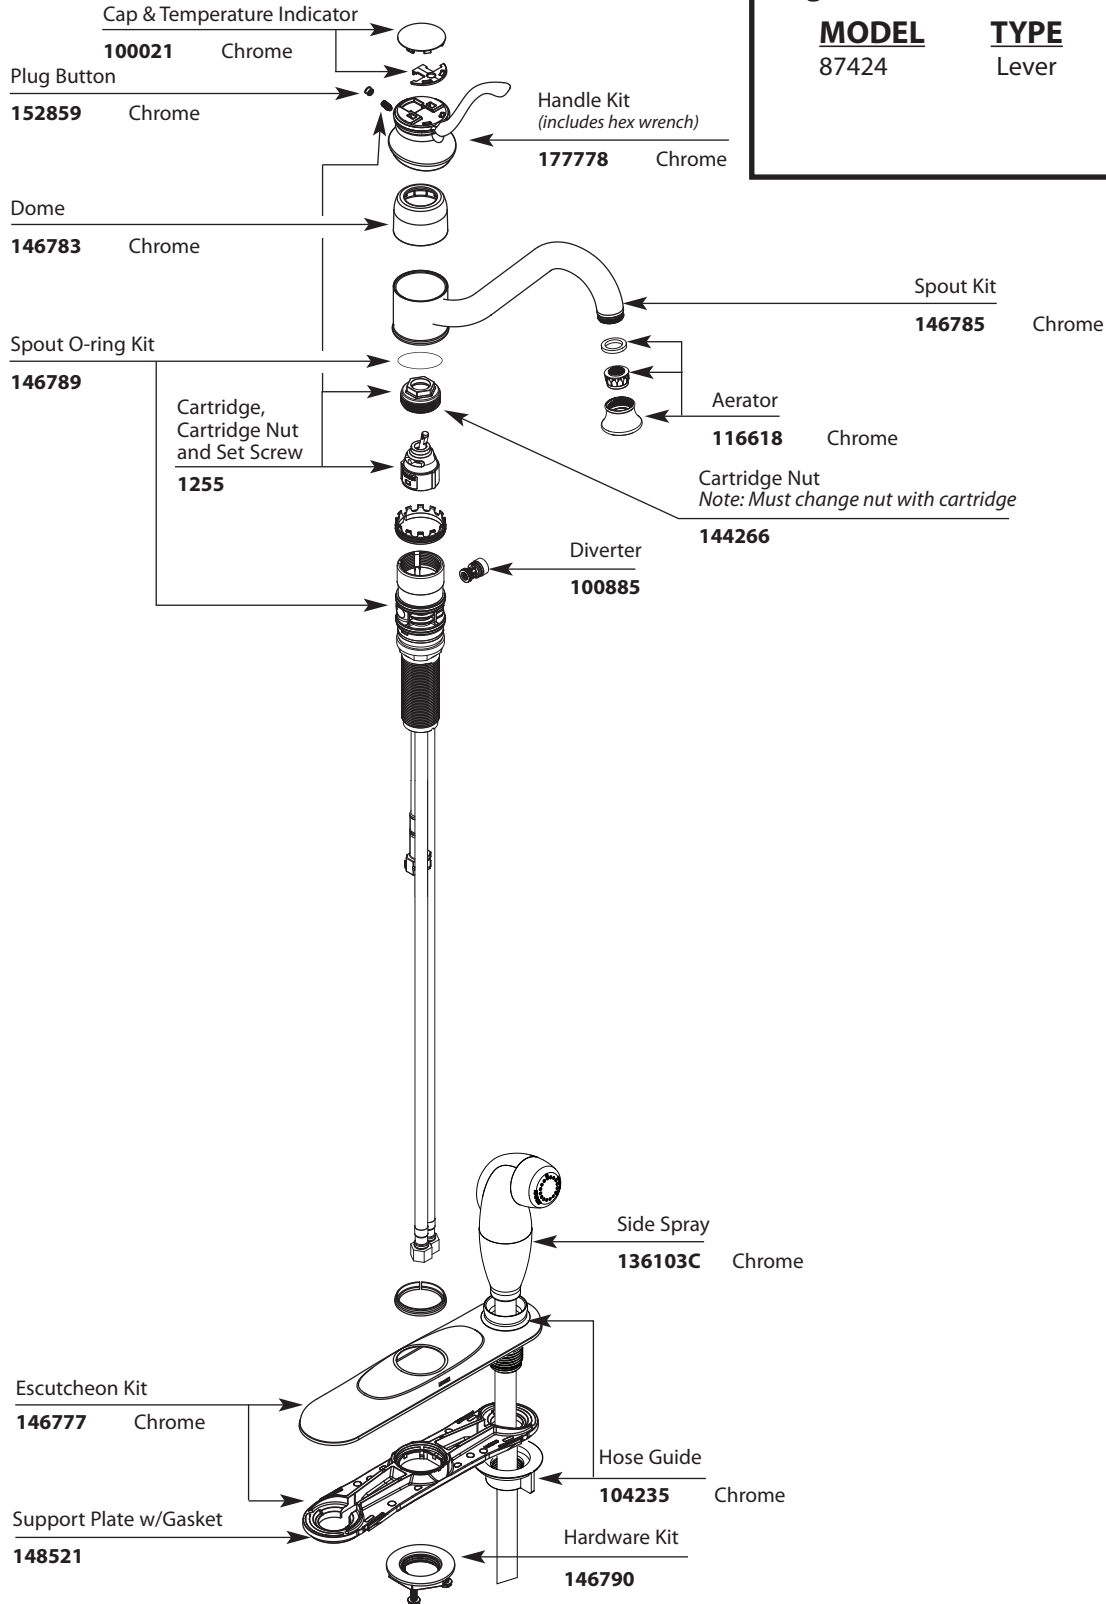

# Illustrated Parts

■ Order by Part Number

*There is more than 1 version of this model.  
Page down to identify the version you have.*

Muirfiel™		
Single-Handle Kitchen Faucet with Spray		
MODEL	TYPE	FINISH
87424	Lever	Chrome

# Illustrated Parts

■ Order by Part Number

*There is more than 1 version of this model.  
Page down to identify the version you have.*

Single-Handle Kitchen Faucet with Spray		
MODEL	TYPE	FINISH
87424	Lever	Chrome

# Illustrated Parts

■ Order by Part Number

Cap and Temperature Indicator Kit

- 100155** Chrome
- 100155SL** Stainless

Handle Kit

- 117657** Chrome
- 117657SL** Stainless

Dome

- 93990** Chrome
- 93990SL** Stainless