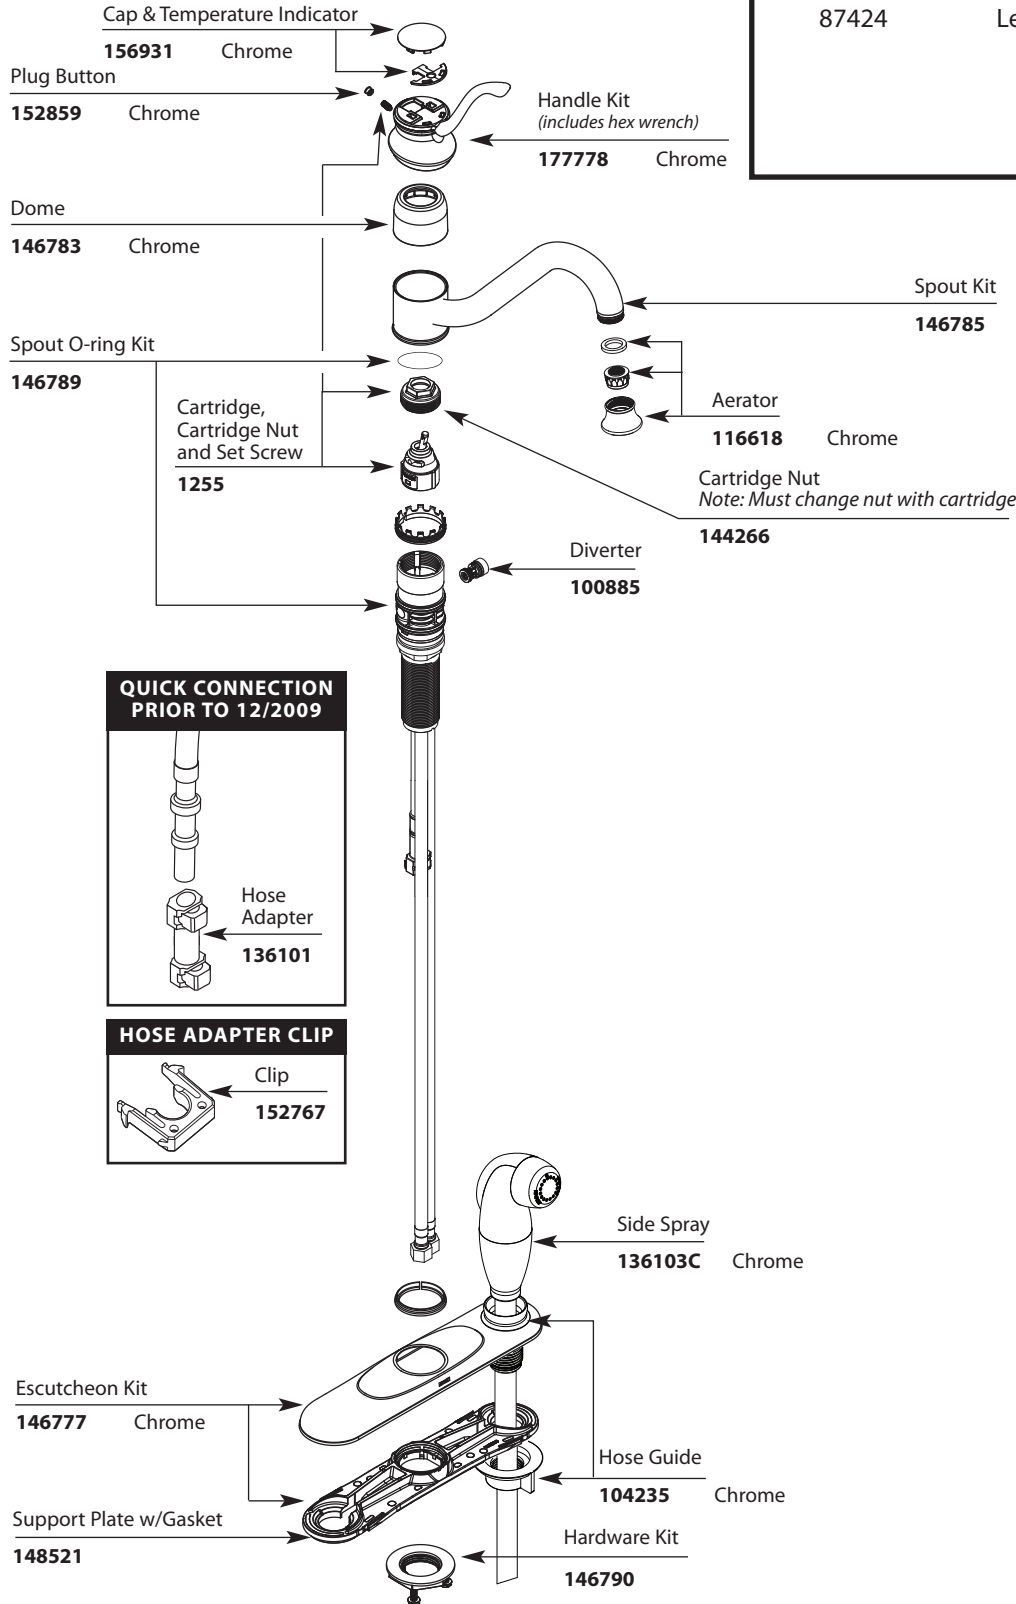

# Illustrated Parts

■ Order by Part Number

*There is more than 1 version of this model.  
Page down to identify the version you have.*

Muirfiel™		
Single-Handle Kitchen Faucet with Spray		
MODEL	TYPE	FINISH
87424	Lever	Chrome

# Illustrated Parts

■ Order by Part Number

*There is more than 1 version of this model.  
Page down to identify the version you have.*

Single-Handle Kitchen Faucet with Spray		
MODEL	TYPE	FINISH
87424	Lever	Chrome

# Illustrated Parts

■ Order by Part Number

Cap and Temperature Indicator Kit

- 100155** Chrome
- 100155SL** Stainless

Handle Kit

- 117657** Chrome
- 117657SL** Stainless

Dome

- 93990** Chrome
- 93990SL** Stainless